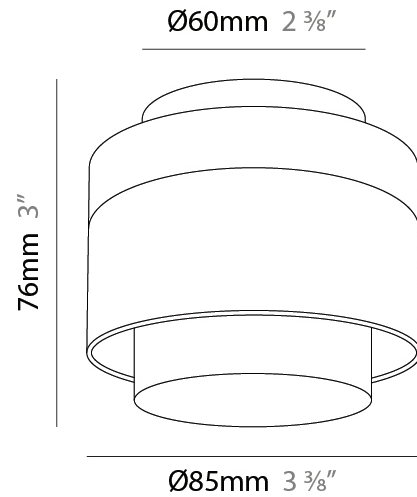

ZOOM SURFACE

A7200016-

base number   Color   Finish
Temperature   Options

1. To build a product code in our configurator select the specify button on the base model # product page
2. To build a manual product code on this datasheet choose from the options listed below in blue font and add the suffix to the base model #

GENERAL

Series: Zoom
Brand: Letroh
Division: Architectural
Mounting Type: Surface
Mounting Location: Ceiling
Subcategory: Downlight

PHYSICAL

Shape: Rectangle
Diameter (mm): 85
Diameter (in): 3 3/8
Height (mm): 76
Height (in): 3
Light Distribution: Adjustable / Downlight
Weight (kg): 0.38
Weight (lbs): 0.73
[Fixture Finish: WHI / BLK](#)
Fixture Material: Aluminum

ELECTRICAL

Lamp Type: LED (Zhaga Standard)
Input Wattage (W): 14.7
Total Output Wattage (W): 12.7
Dimming: Tri-Mode (Non-Dimming and Phase Dimming (120Vac only) and 0-10V Dimming)
Driver Included: No
Driver Location: Remote
Driver Type: Constant Current - Universal
Driver Class: Class 2
Housing: ENCP3
Input Voltage (V): 120 - 277
Constant Current (MA): 350

LED

[Color Temperature (°K): 2700 / 3000](#)
Max. Delivered Lumen (lm): 831 / 878
Nominal Lumen (lm): 1010 / 1068
CRI: >97 CRI
Lamp Life (hrs): 50000

OPTICAL

Optic°: 12 - 46
Adjustability: Tilting and rotating

RATINGS AND CERTIFICATIONS

Certified By: Certified for North American Standards
IP rating: IP20

PROJECT
TYPE
SPECIFIER
QUANTITY
DATE