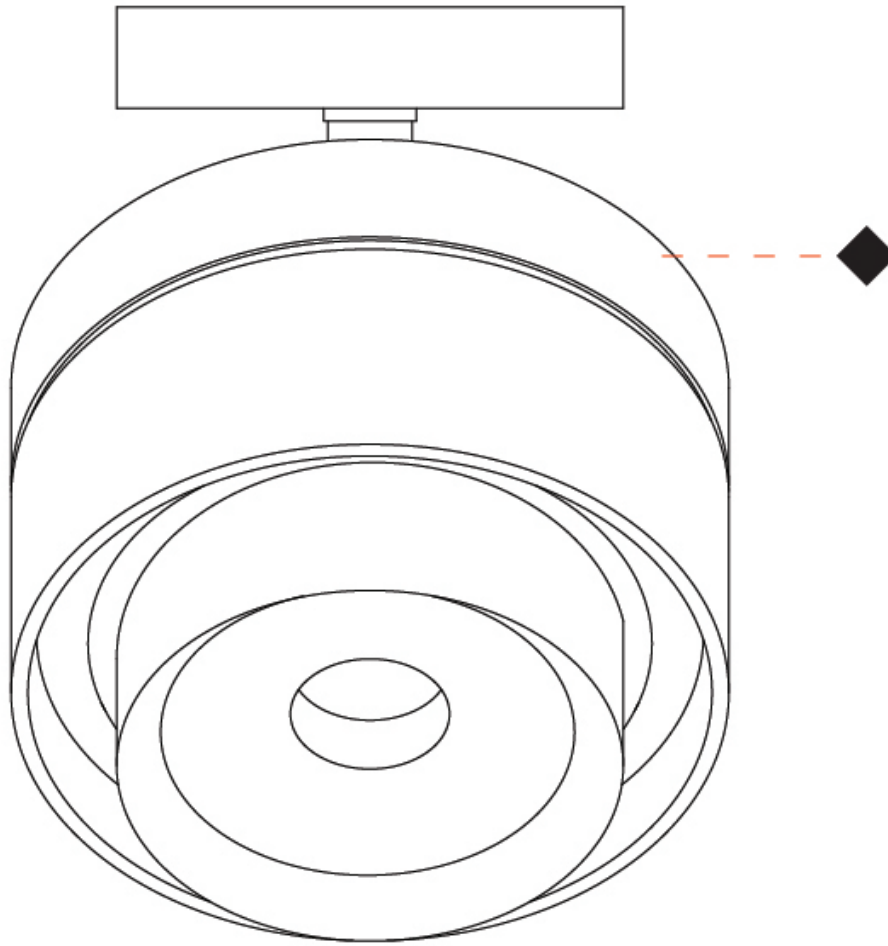

ZOOM SURFACE

A7200015-

PROJECT	_____
TYPE	_____
SPECIFIER	_____
QUANTITY	_____
DATE	_____