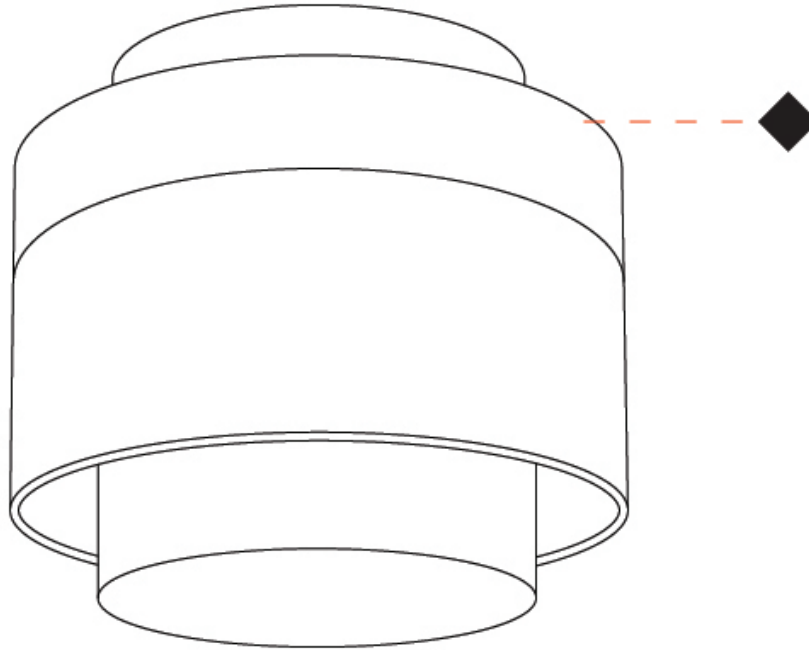

ZOOM SURFACE

A7200016-

PROJECT

TYPE

SPECIFIER

QUANTITY

DATE