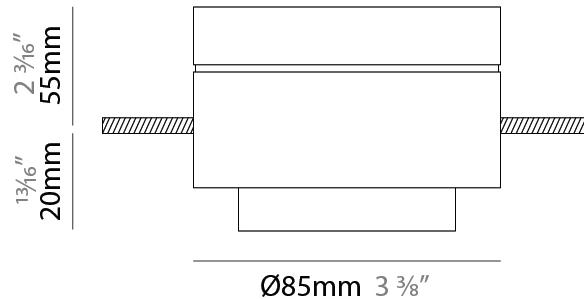

PROJECT	_____
TYPE	_____
SPECIFIER	_____
QUANTITY	_____
DATE	_____

ZOOM RECESSED

A7200013- -

base number   Color   Finish
Temperature   Options

1. To build a product code in our configurator select the specify button on the base model # product page
2. To build a manual product code on this datasheet choose from the options listed below in blue font and add the suffix to the base model #

GENERAL

Series: Zoom
Brand: Letroh
Division: Architectural
Mounting Type: Recessed
Mounting Location: Ceiling
Subcategory: Downlight

PHYSICAL

Shape: Rectangle
Diameter (mm): 85
Diameter (in): 3 3/8
Height (mm): 75
Height (in): 2 15/16
Light Distribution: Downlight
Weight (kg): 0.38
Weight (lbs): 0.73
Fixture Finish: WHI / BLK
Fixture Material: Aluminum

ELECTRICAL

Lamp Type: LED (Zhaga Standard)
Input Wattage (W): 14.7
Total Output Wattage (W): 12.7
Dimming: Tri-Mode (Non-Dimming and Phase Dimming (120Vac only) and 0-10V Dimming)
Driver Included: No
Driver Location: Remote
Driver Type: Constant Current - Universal
Driver Class: Class 2
Housing: ENCP3
Input Voltage (V): 120 - 277
Constant Current (MA): 350

LED

Color Temperature (°K): 2700 / 3000
Max. Delivered Lumen (lm): 831 / 878
Nominal Lumen (lm): 1010 / 1068
CRI: >97 CRI
Lamp Life (hrs): 50000

OPTICAL

Optic°: 12 - 46
Adjustability: Tilting and rotating

RATINGS AND CERTIFICATIONS

Certified By: Certified for North American Standards
IP rating: IP20